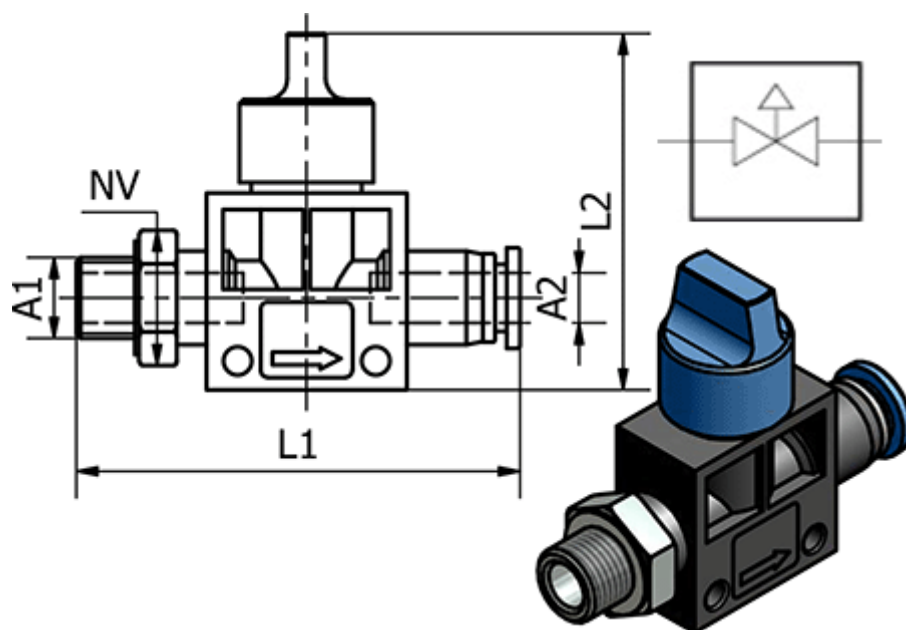

# Data Sheet

Article number: 58619301412  
Description: Hand Valve 193.014-12, - Ø12, G 1/4"  
Push-in/Thread

## Measures

Ext. Hose Diameter A2	= 12
L1	= 70.900000000000006
L2	= 46
NV	= 21
Thread A1	= G 1/4"